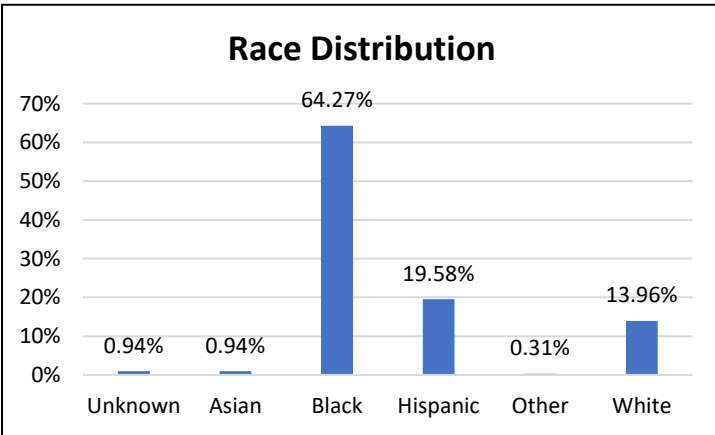

Pretrial Services Weekly Report

Electronic Monitoring Population Demographics 10/20/2023

Curfew Only population:	898
Bischof Law Only population:	654
Cases with Curfew and Bischof Law Supervision*	62

Curfew

Bischof Law

* 62 individuals are supervised under Curfew and Bischof Law. These individuals are reflected in both the Curfew and Bischof Law graphs