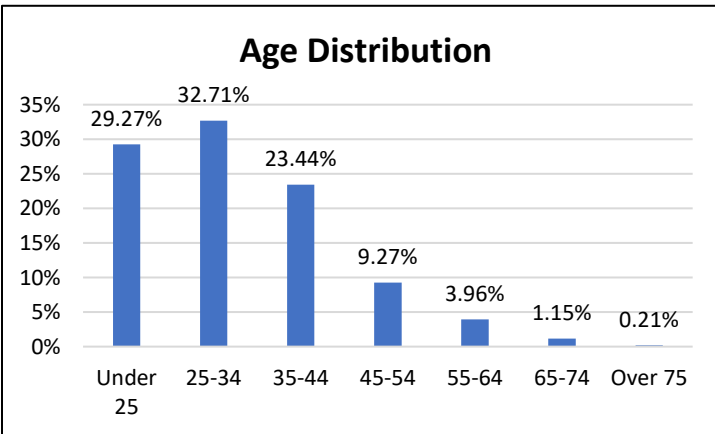

Pretrial Services Weekly Report

Electronic Monitoring Population Demographics 10/20/2023

Curfew Only population:	898
Bischof Law Only population:	654
Cases with Curfew and Bischof Law Supervision*	62

Curfew

Bischof Law

* 62 individuals are supervised under Curfew and Bischof Law. These individuals are reflected in both the Curfew and Bischof Law graphs