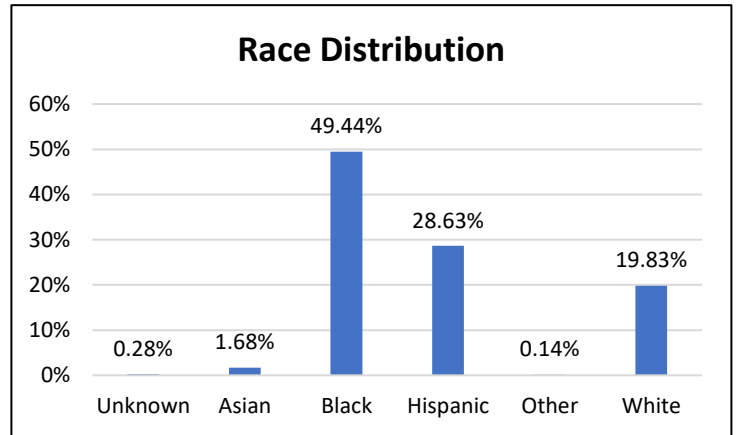

Pretrial Services Weekly Report

Electronic Monitoring Population Demographics 10/20/2023

Curfew Only population:	898
Bischof Law Only population:	654
Cases with Curfew and Bischof Law Supervision*	62

Curfew

Bischof Law

* 62 individuals are supervised under Curfew and Bischof Law. These individuals are reflected in both the Curfew and Bischof Law graphs