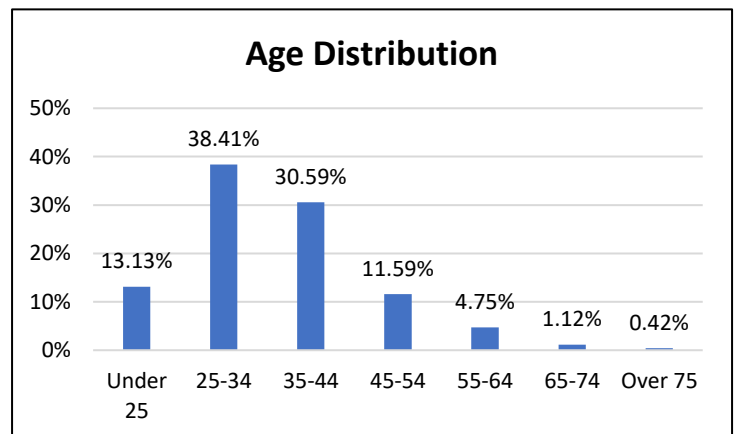

Pretrial Services Weekly Report

Electronic Monitoring Population Demographics 10/20/2023

Curfew Only population:	898
Bischof Law Only population:	654
Cases with Curfew and Bischof Law Supervision*	62

Curfew

Bischof Law

* 62 individuals are supervised under Curfew and Bischof Law. These individuals are reflected in both the Curfew and Bischof Law graphs