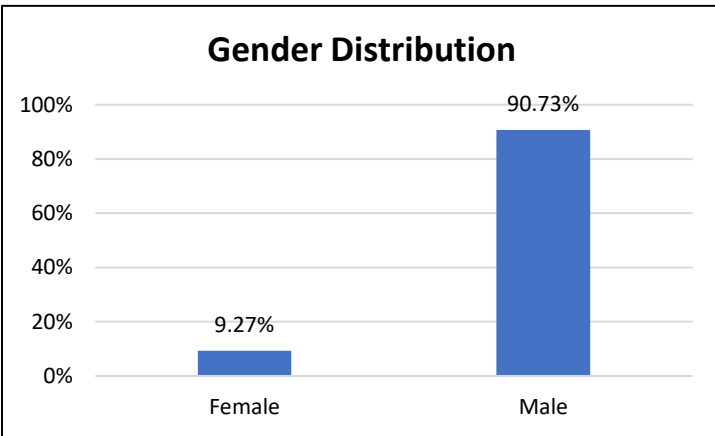

Pretrial Services Weekly Report

Electronic Monitoring Population Demographics 10/20/2023

Curfew Only population:	898
Bischof Law Only population:	654
Cases with Curfew and Bischof Law Supervision*	62

Curfew

Bischof Law

* 62 individuals are supervised under Curfew and Bischof Law. These individuals are reflected in both the Curfew and Bischof Law graphs