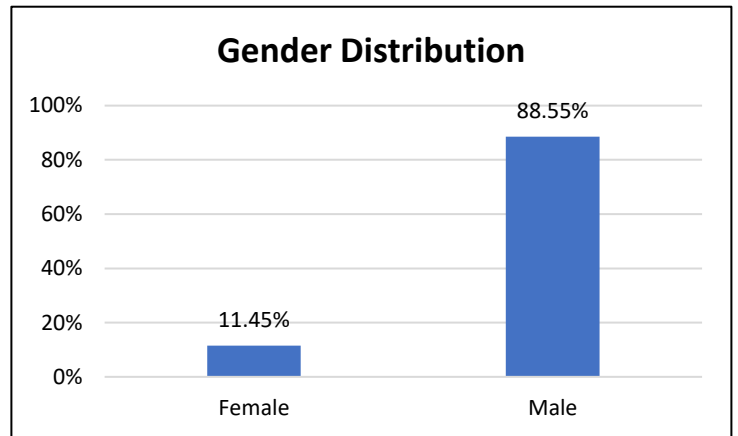

Pretrial Services Weekly Report

Electronic Monitoring Population Demographics 10/20/2023

Curfew Only population:	898
Bischof Law Only population:	654
Cases with Curfew and Bischof Law Supervision*	62

Curfew

Bischof Law

* 62 individuals are supervised under Curfew and Bischof Law. These individuals are reflected in both the Curfew and Bischof Law graphs